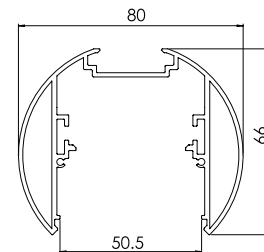

Quick Info

CRI ≥ 80/ 90/ 95

3000K/ 4000K/ 5700K/ 6500K

Tunable White 2700K-6500K

Up to 100lm/W

ON-OFF/ON-OFF (FLICKER FREE)

DALI-2 / DALI-2 DT8 / D4i / DALI +

POE (Power Over Ethernet)

SDCM<3

Micro Prismatic Diffuser

L70 @ 50,000h

Aluminium

Types

Pendant/ Surface

Single Line Diagram

Pendant/ Surface

Micro Prismatic Diffuser